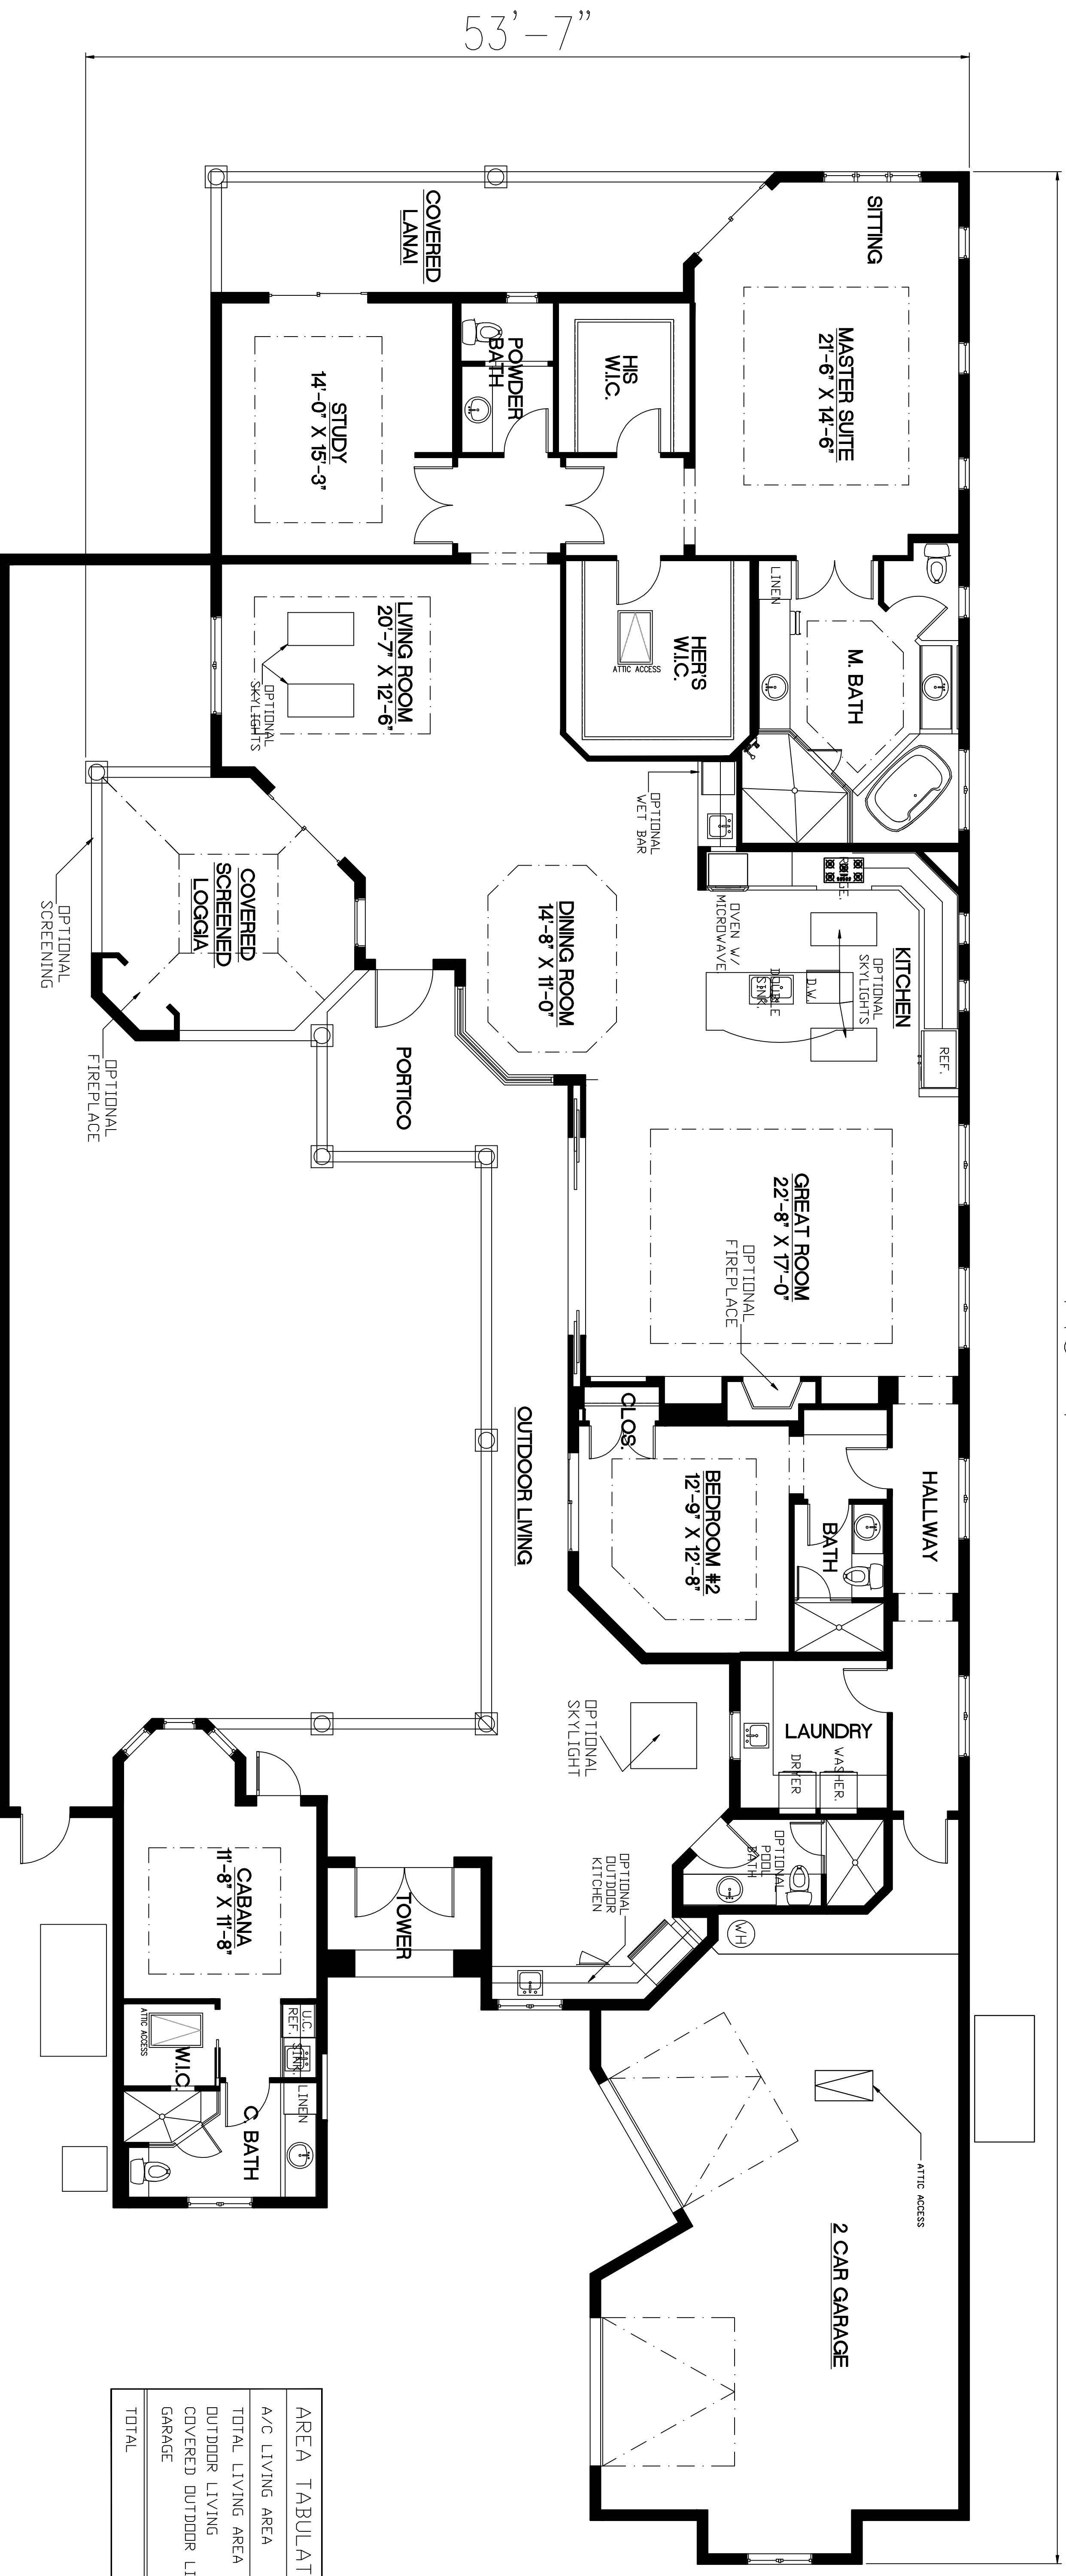

FLORENCIA - 3 BEDROOM + 2 CAR GARAGE

145'-1"

53'-7"

AREA TABULATION			
A/C LIVING AREA	SQ. FT.	SQ. FT.	SQ. FT.
TOTAL LIVING AREA	3,546		
OUTDOOR LIVING	1,377		SQ. FT.
COVERED OUTDOOR LIVING	1,209		SQ. FT.
GARAGE	831		SQ. FT.
TOTAL	6,953		SQ. FT.