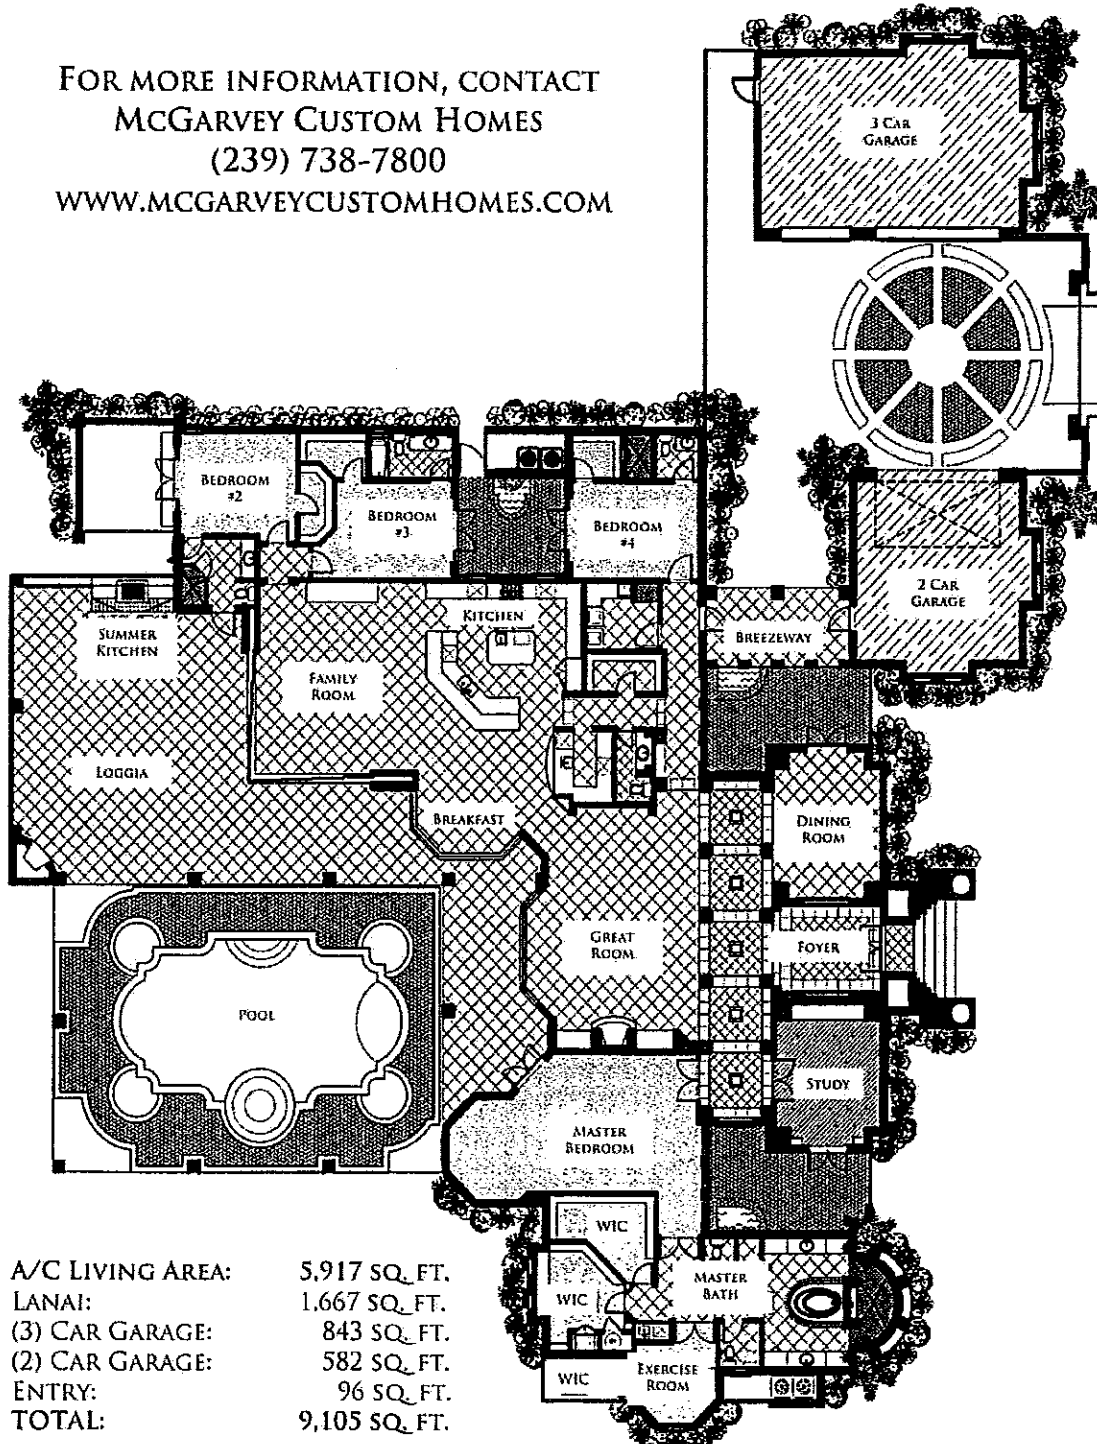

FOR MORE INFORMATION, CONTACT  
 MCGARVEY CUSTOM HOMES  
 (239) 738-7800  
 WWW.MCGARVEYCUSTOMHOMES.COM

A/C LIVING AREA:	5,917 SQ. FT.
LANAI:	1,667 SQ. FT.
(3) CAR GARAGE:	843 SQ. FT.
(2) CAR GARAGE:	582 SQ. FT.
ENTRY:	96 SQ. FT.
TOTAL:	9,105 SQ. FT.